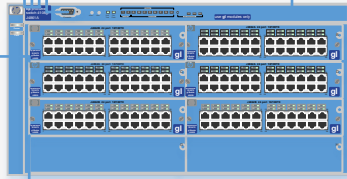

NERO

Content Filter

1 Gbps

Firewall HA Pair

Aggregation Router

1 Gbps

OIX Aggregation Switch

1 Gbps