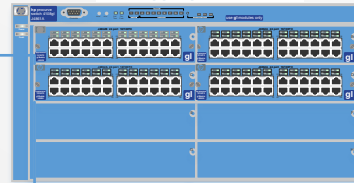

1 Gbps

WIX Aggregation Switch