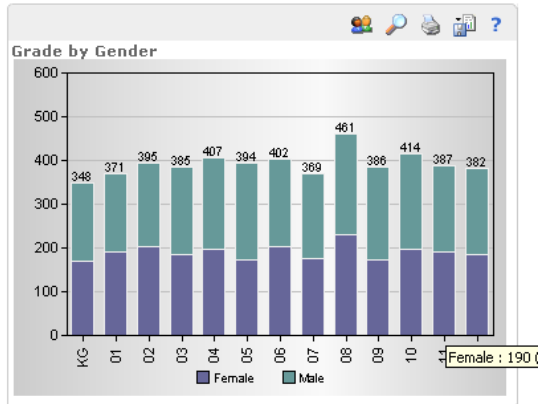

Dashboard sample pages for Willamette ESD Data Warehouse Dashboard

OSAT Dashboard Page

Attendance dashboard page

Discipline dashboard page

Demographic and Enrollment dashboard page

STUDENT POPULATION FOR THESE FILTERS: 5101

Race	KG	01	02	03	04	05	06	07	08	09	10	11	12
AMERICAN INDIAN/ALAS	1	3	1	3	5	1	2						
ASIAN/PACIFIC ISLAND	5	7	10	5	5	7	7						
BLACK (NOT OF HISPANIC ORIGIN)	6	5	13	6	3	4	11	1					
HISPANIC ORIGIN	58	68	64	66	51	43	43	3					
WHITE (NOT OF HISPANIC ORIGIN)	278	288	307	305	343	339	339	31					

Race	Female	Male
AMERICAN INDIAN/ALAS	15	18
ASIAN/PACIFIC ISLAND	48	50
BLACK (NOT OF HISPANIC ORIGIN)	39	41
HISPANIC ORIGIN	312	362
WHITE (NOT OF HISPANIC ORIGIN)	2054	2162