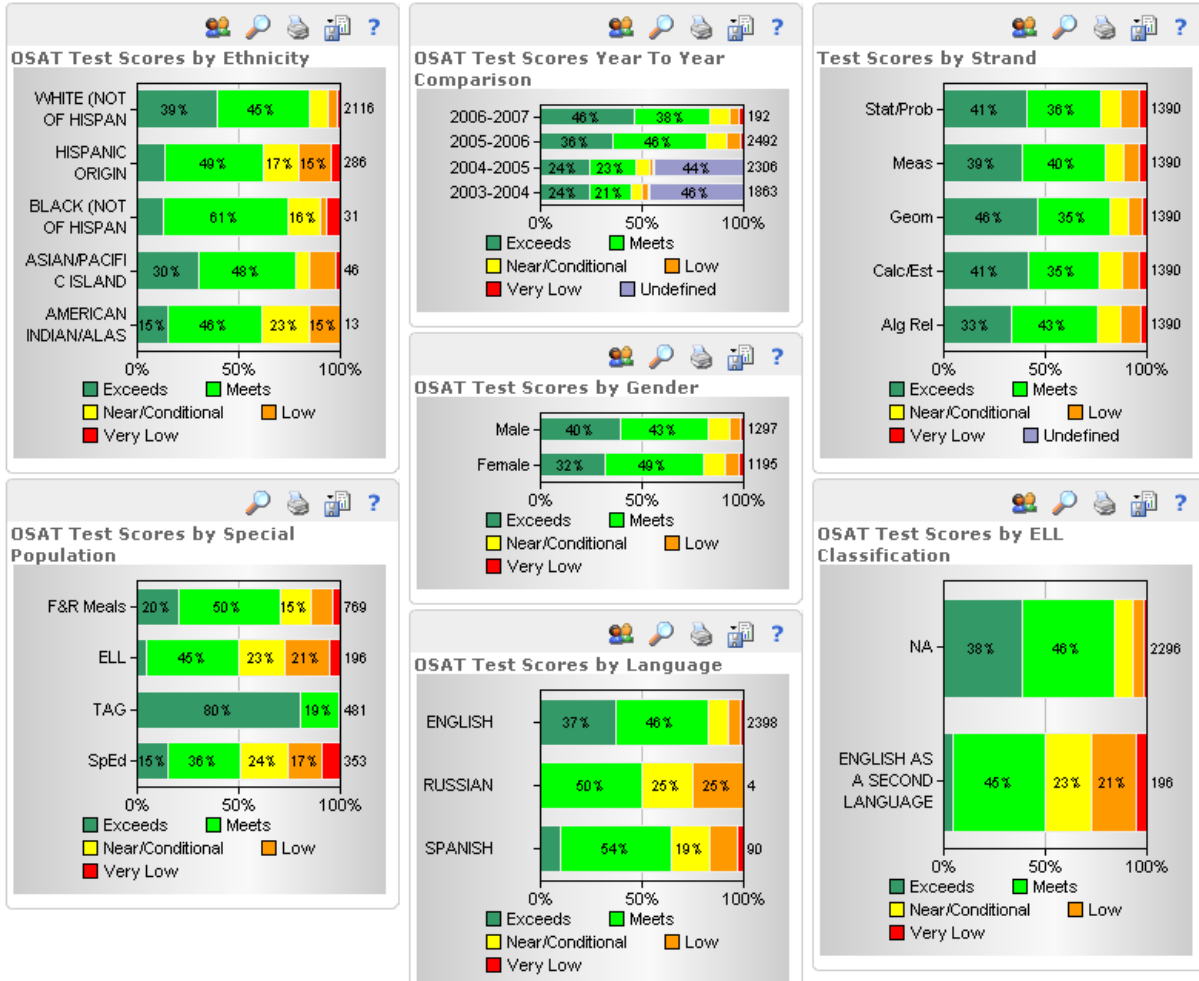

Dashboard sample pages for Willamette ESD Data Warehouse Dashboard

OSAT Dashboard Page

Attendance dashboard page

Discipline dashboard page

Demographic and Enrollment dashboard page

STUDENT POPULATION FOR THESE FILTERS: 5101

Race	KG	01	02	03	04	05	06	07	08	09	10	11	12
AMERICAN INDIAN/ALAS	1	3	1	3	5	1	2						
ASIAN/PACIFIC ISLAND	5	7	10	5	5	7	7						
BLACK (NOT OF HISPANIC ORIGIN)	6	5	13	6	3	4	11	1					
HISPANIC ORIGIN	58	68	64	66	51	43	43	3					
WHITE (NOT OF HISPANIC ORIGIN)	278	288	307	305	343	339	339	31					

Race	Female	Male
AMERICAN INDIAN/ALAS	15	18
ASIAN/PACIFIC ISLAND	48	50
BLACK (NOT OF HISPANIC ORIGIN)	39	41
HISPANIC ORIGIN	312	362
WHITE (NOT OF HISPANIC ORIGIN)	2054	2162