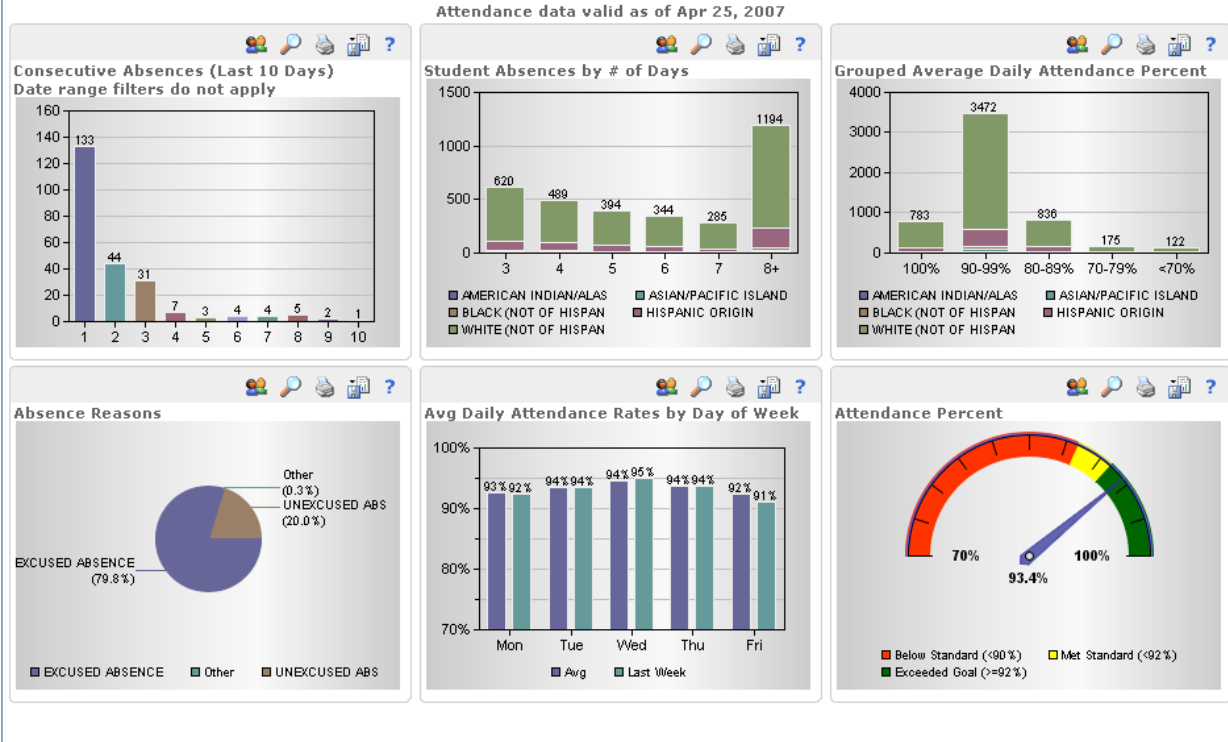

Dashboard sample pages for Willamette ESD Data Warehouse Dashboard

OSAT Dashboard Page

Attendance dashboard page

Discipline dashboard page

Demographic and Enrollment dashboard page

STUDENT POPULATION FOR THESE FILTERS: 5101

Race	KG	01	02	03	04	05	06	07	08	09	10	11	12
AMERICAN INDIAN/ALAS	1	3	1	3	5	1	2						
ASIAN/PACIFIC ISLAND	5	7	10	5	5	7	7						
BLACK (NOT OF HISPANIC ORIGIN)	6	5	13	6	3	4	11	1					
HISPANIC ORIGIN	58	68	64	66	51	43	43	3					
WHITE (NOT OF HISPANIC ORIGIN)	278	288	307	305	343	339	339	31					

Race	Female	Male
AMERICAN INDIAN/ALAS	15	18
ASIAN/PACIFIC ISLAND	48	50
BLACK (NOT OF HISPANIC ORIGIN)	39	41
HISPANIC ORIGIN	312	362
WHITE (NOT OF HISPANIC ORIGIN)	2054	2162