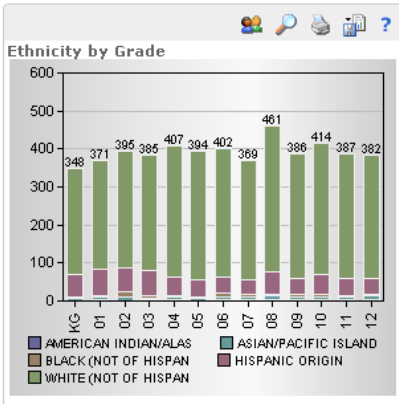

Dashboard sample pages for Willamette ESD Data Warehouse Dashboard

OSAT Dashboard Page

Attendance dashboard page

Discipline dashboard page

Demographic and Enrollment dashboard page

STUDENT POPULATION FOR THESE FILTERS: 5101

Race	KG	01	02	03	04	05	06	07	08	09	10	11	12
AMERICAN INDIAN/ALAS	1	3	1	3	5	1	2						
ASIAN/PACIFIC ISLAND	5	7	10	5	5	7	7						
BLACK (NOT OF HISPANIC ORIGIN)	6	5	13	6	3	4	11	1					
HISPANIC ORIGIN	58	68	64	66	51	43	43	3					
WHITE (NOT OF HISPANIC ORIGIN)	278	288	307	305	343	339	339	31					

Race	Female	Male
AMERICAN INDIAN/ALAS	15	18
ASIAN/PACIFIC ISLAND	48	50
BLACK (NOT OF HISPANIC ORIGIN)	39	41
HISPANIC ORIGIN	312	362
WHITE (NOT OF HISPANIC ORIGIN)	2054	2162