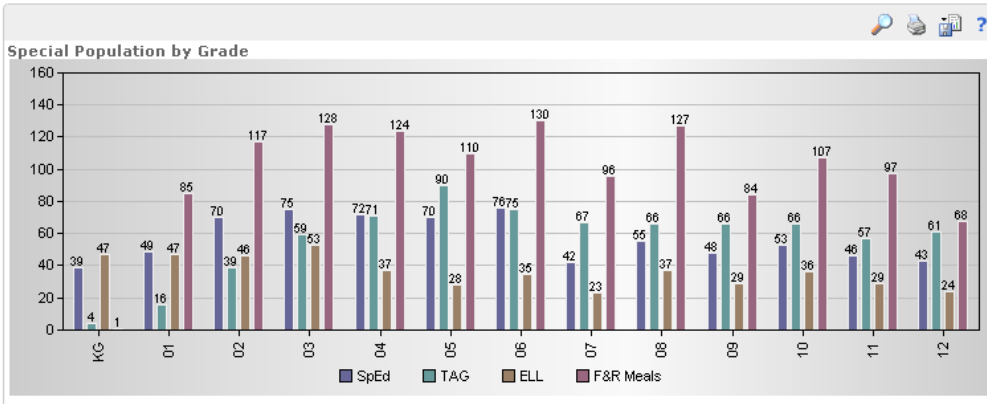

Dashboard sample pages for Willamette ESD Data Warehouse Dashboard

OSAT Dashboard Page

Attendance dashboard page

Discipline dashboard page

Demographic and Enrollment dashboard page

STUDENT POPULATION FOR THESE FILTERS: 5101

Race	KG	01	02	03	04	05	06	07	08	09	10	11	12
AMERICAN INDIAN/ALAS	1	3	1	3	5	1	2						
ASIAN/PACIFIC ISLAND	5	7	10	5	5	7	7						
BLACK (NOT OF HISPANIC ORIGIN)	6	5	13	6	3	4	11	1					
HISPANIC ORIGIN	58	68	64	66	51	43	43	3					
WHITE (NOT OF HISPANIC ORIGIN)	278	288	307	305	343	339	339	31					

Race	Female	Male
AMERICAN INDIAN/ALAS	15	18
ASIAN/PACIFIC ISLAND	48	50
BLACK (NOT OF HISPANIC ORIGIN)	39	41
HISPANIC ORIGIN	312	362
WHITE (NOT OF HISPANIC ORIGIN)	2054	2162