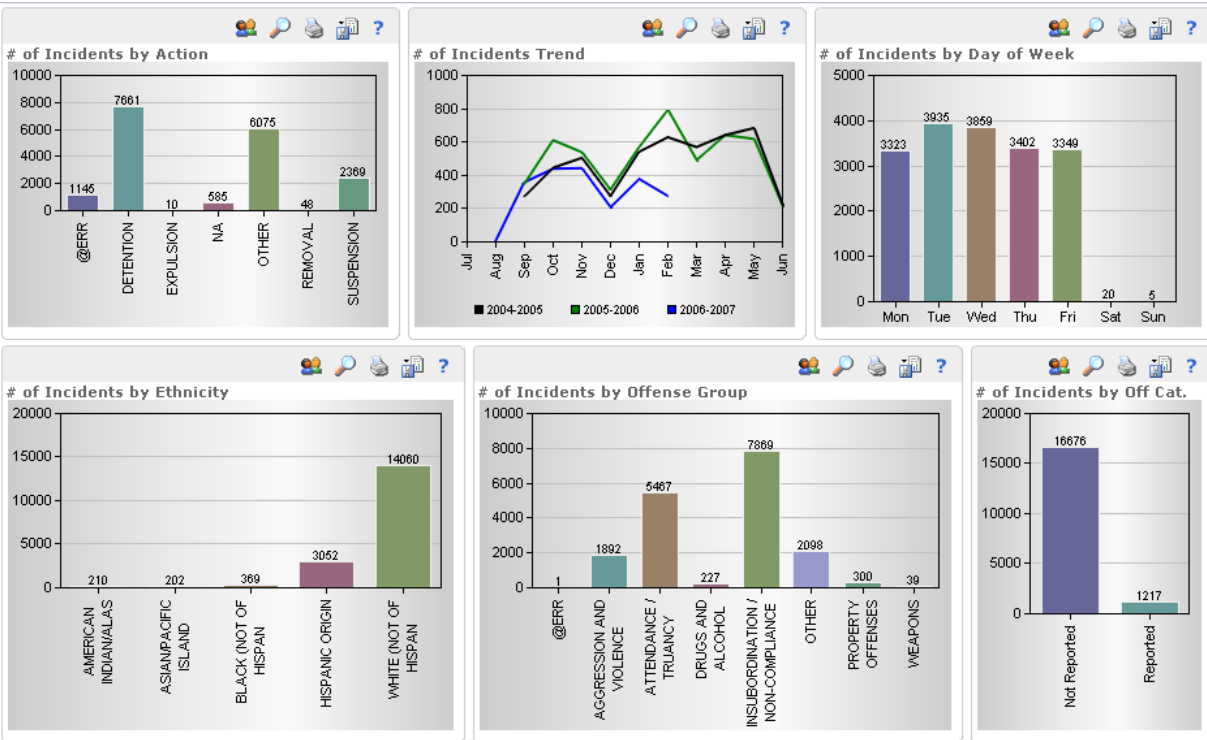

Dashboard sample pages for Willamette ESD Data Warehouse Dashboard

OSAT Dashboard Page

Attendance dashboard page

Discipline dashboard page

Demographic and Enrollment dashboard page

STUDENT POPULATION FOR THESE FILTERS: 5101

Race	KG	01	02	03	04	05	06	07	08	09	10	11	12
AMERICAN INDIAN/ALAS	1	3	1	3	5	1	2						
ASIAN/PACIFIC ISLAND	5	7	10	5	5	7	7						
BLACK (NOT OF HISPANIC ORIGIN)	6	5	13	6	3	4	11	1					
HISPANIC ORIGIN	58	68	64	66	51	43	43	3					
WHITE (NOT OF HISPANIC ORIGIN)	278	288	307	305	343	339	339	31					

Race	Female	Male
AMERICAN INDIAN/ALAS	15	18
ASIAN/PACIFIC ISLAND	48	50
BLACK (NOT OF HISPANIC ORIGIN)	39	41
HISPANIC ORIGIN	312	362
WHITE (NOT OF HISPANIC ORIGIN)	2054	2162