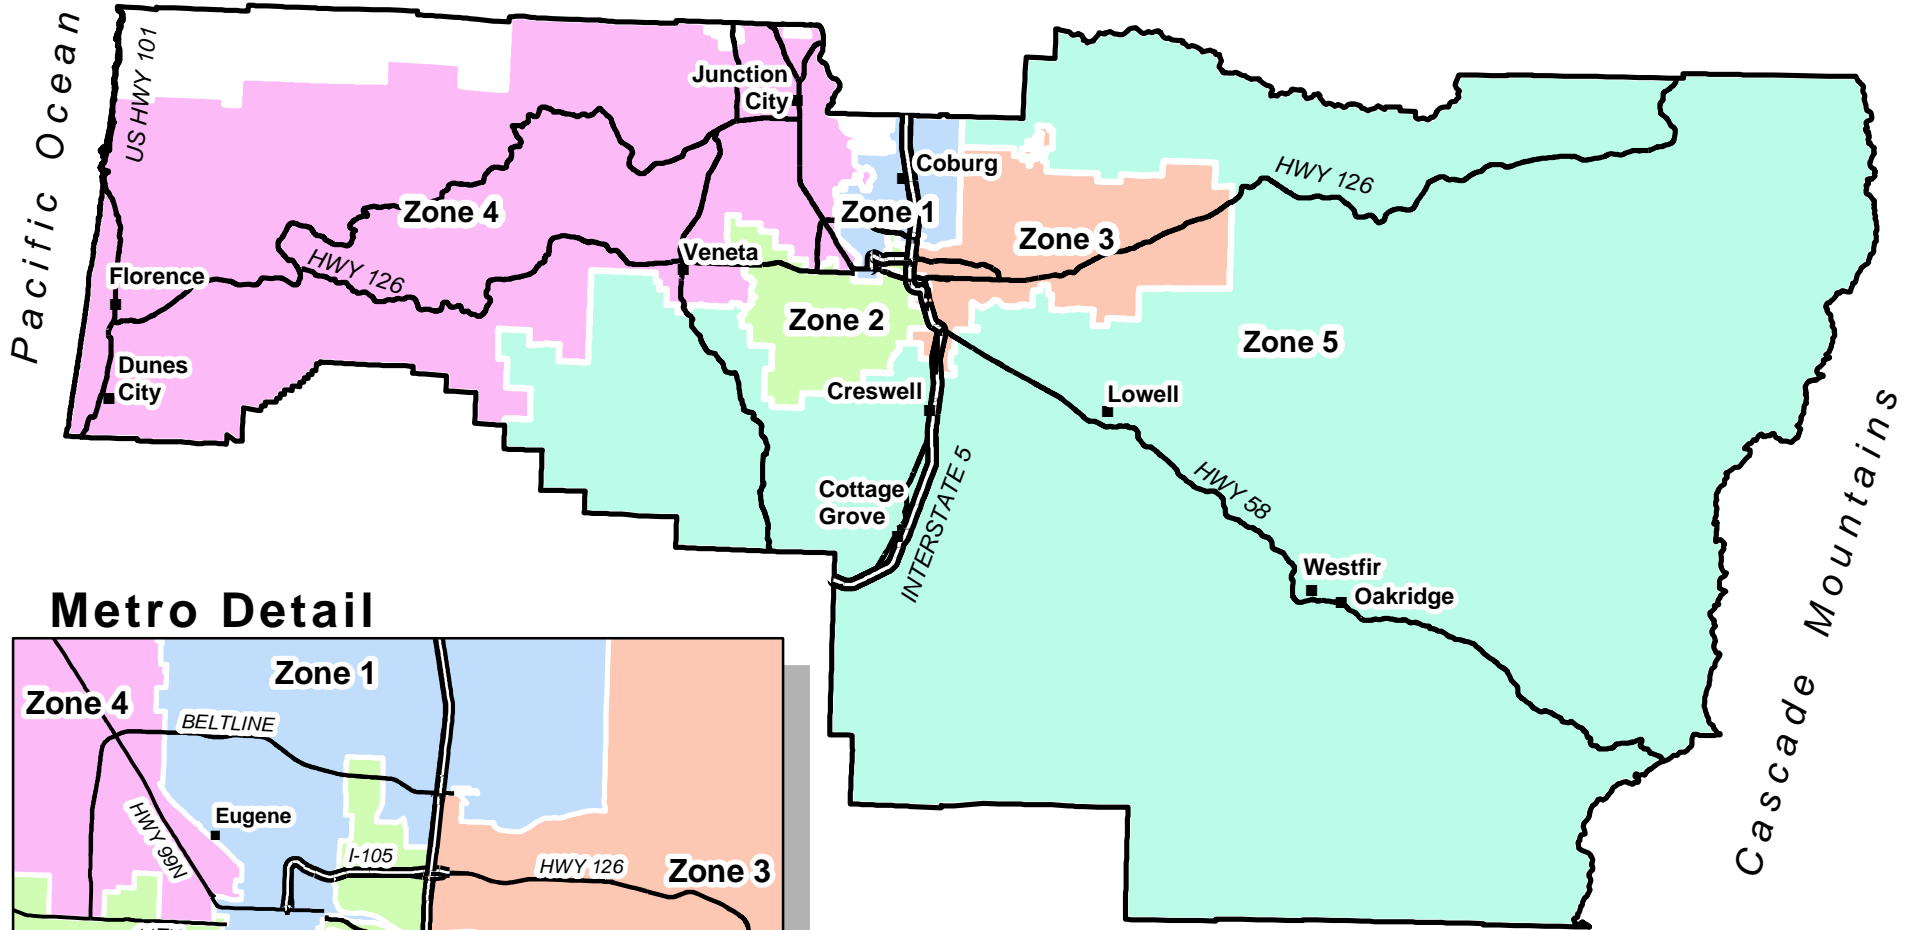

Lane ESD Board Zones

Metro Detail

Lane Council of Governments
859 Willamette, Suite 500
Eugene, Oregon 97401